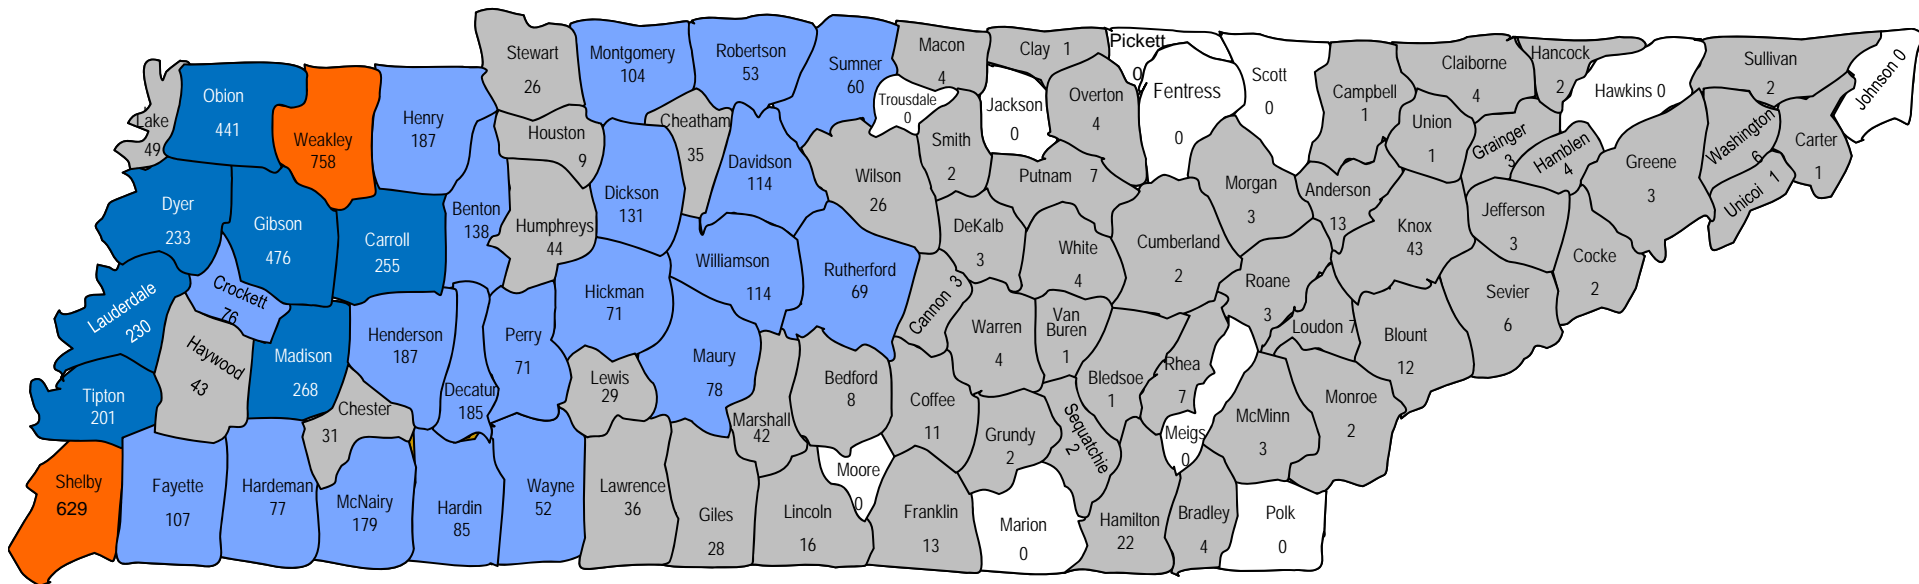

THE UNIVERSITY OF TENNESSEE AT MARTIN ENROLLMENT BY GEOGRAPHIC DISTRIBUTION FALL 2015

6273 Tennessee Residents

370 Residents of Other US States

184 Residents of Foreign Countries