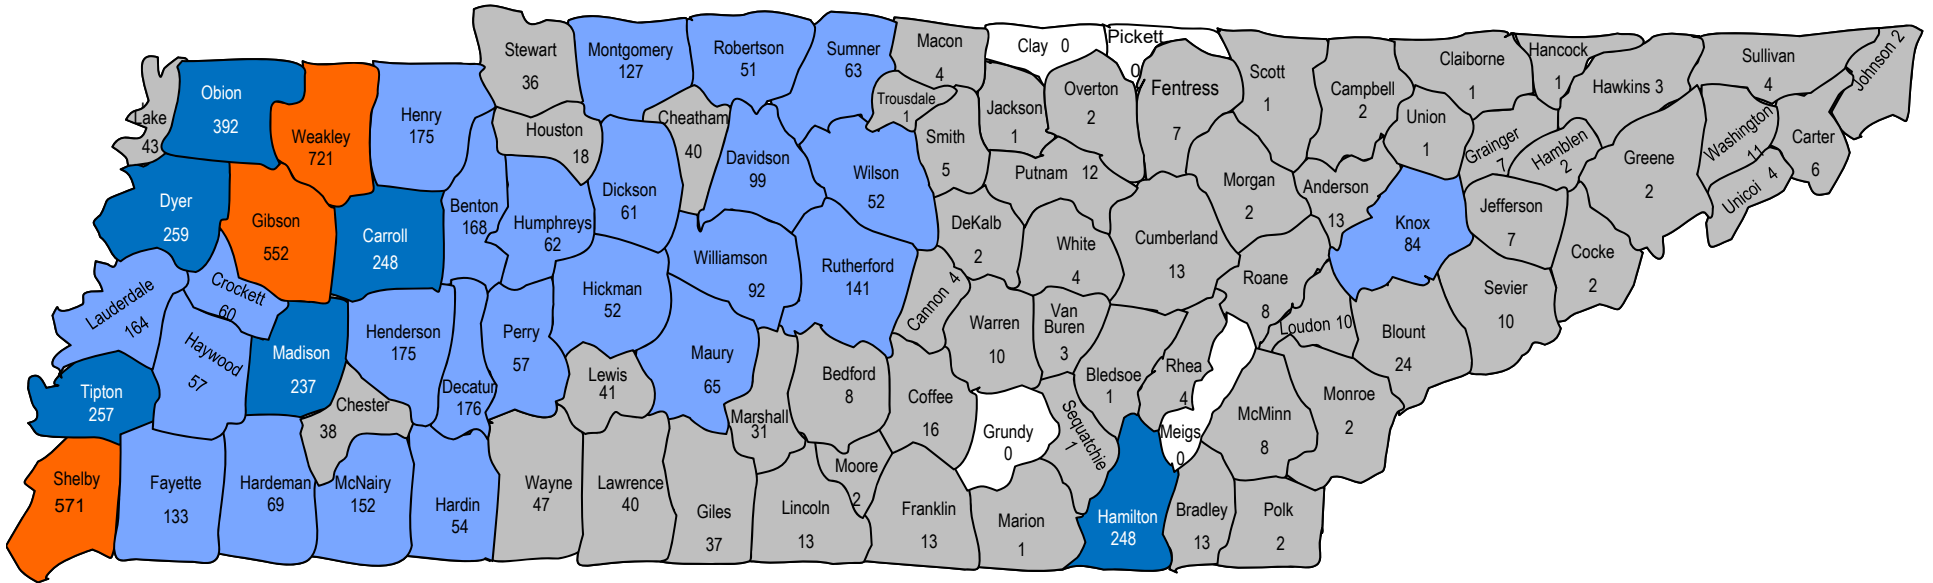

THE UNIVERSITY OF TENNESSEE AT MARTIN ENROLLMENT BY GEOGRAPHIC DISTRIBUTION FALL 2020

6519 Tennessee Residents

561 Residents of Other US States

39 Residents of Foreign Countries